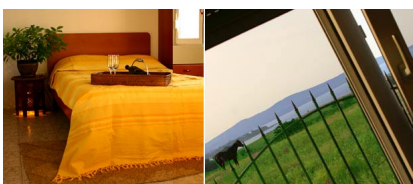

## Garden Room A

Written by Administrator

Friday, 18 January 2008 02:00 - Last Updated Sunday, 27 January 2008 22:49

---

This sunlit single room is located at the garden level of Villa Alba. Awake in a twin sized bed, situated to provide you with a view of the Black Sea upon first opening your eyes. Garden Room A is suitable for a single bedroom or as double with a touching atmosphere...

Garden RoomA and Garden RoomB shearing a shower bathroom with a window overlooking the sea. Both bedrooms have an individually adjustable heating systems.